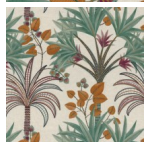

## Casamance Voyage Imaginaire Bagarade 49730342

Casamance Voyage Imaginaire Bagarade 49730342

Rating: Not Rated Yet

**Price**

[Ask a question about this product](#)

Manufacturer [Casamance](#)

### Description

A wonderful forest in soft, water-coloured shades. Printed on a linen and cotton blend, it is embroidered with exquisite stitching, with magnificent colour combinations. Bagarade does not appear on any maps and is home to jewel-trees. Their leaves sparkle with the brilliance of the stones and the fabulous contrasts.