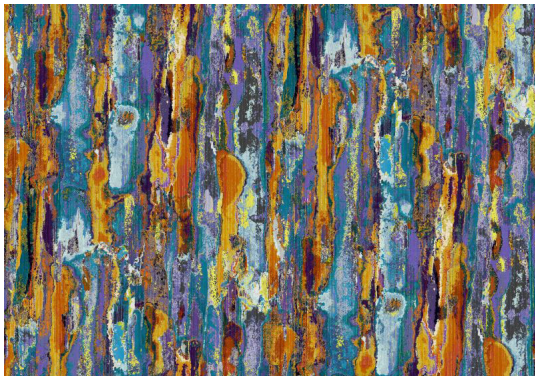

Art of the Loom Monet spring

Art of the Loom Monet Spring

Rating: Not Rated Yet

Price

[Ask a question about this product](#)

Manufacturer [Art of the Loom](#)

Description

A homage to the Impressionist, Painter and Visionary, Claude Monet. This collection embodies the love of our ever-changing seasons and the joyous, natural wonders of well stocked and cared for horticultural endeavours.